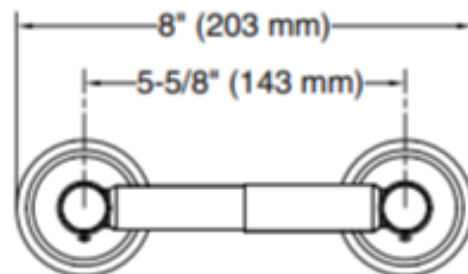

Brand : KALLISTA,USA
Name : Bellis Paper Toilet
Item Code : P34608-00-CP

Designer :

Color / Finish: Polished Chrome
Dimensions : 203 x 89 x 60 mm

Product info:

- Toilet Paper holder
- Solid brass construction for durability and reliability