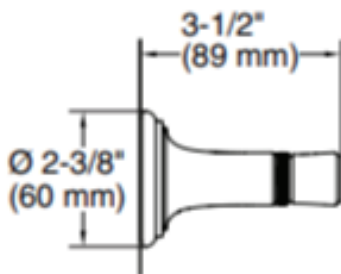

Brand : KALLISTA,USA
Name : Bellis Paper Toilet
Item Code : P34608-00-CP

Designer :

Color / Finish: Polished Chrome
Dimensions : 203 x 89 x 60 mm

Product info:

- Toilet Paper holder
- Solid brass construction for durability and reliability